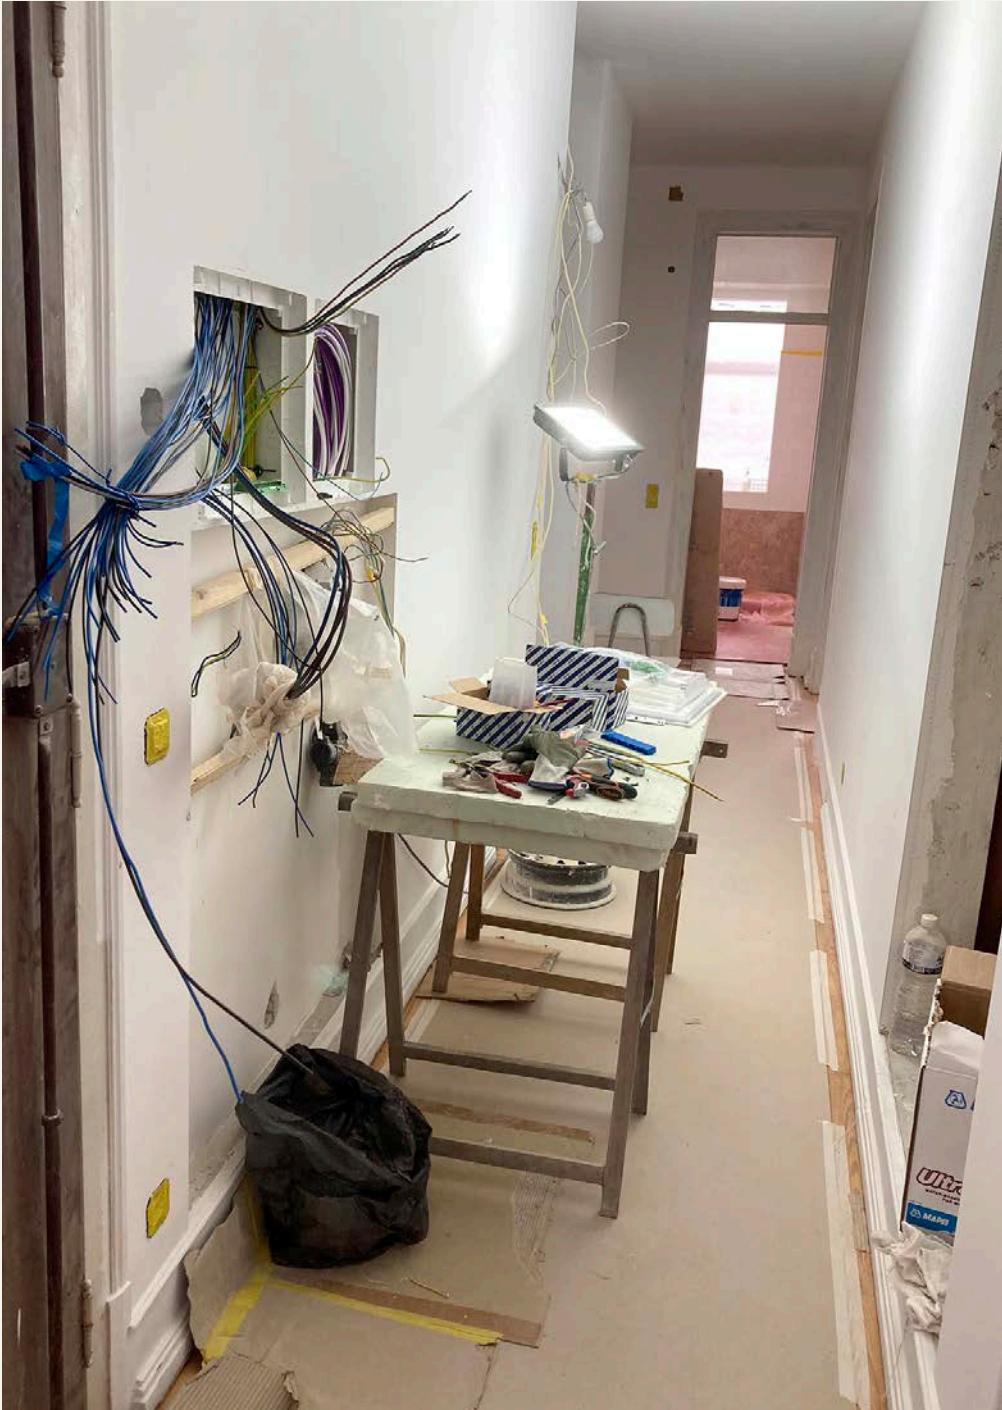

This document offers a behind-the-scenes look at the full renovation journey, tracing the evolution of the apartment from its original structure through to its finished form. Through a selection of construction photographs, it reveals the scale of the transformation, from the restoration of the existing spaces to the creation of the entirely new upper floor.

At the heart of the project was the introduction of a sculptural pine staircase and a newly conceived upper level, designed to bring additional volume, light and fluidity to the home. What once was a single-level apartment has been transformed into a beautifully balanced duplex, where original architectural character meets precise contemporary design.

The following pages capture the craftsmanship, structural intervention and architectural vision behind Maison Pine, illustrating how each stage of the renovation contributed to the calm and luminous home it is today.