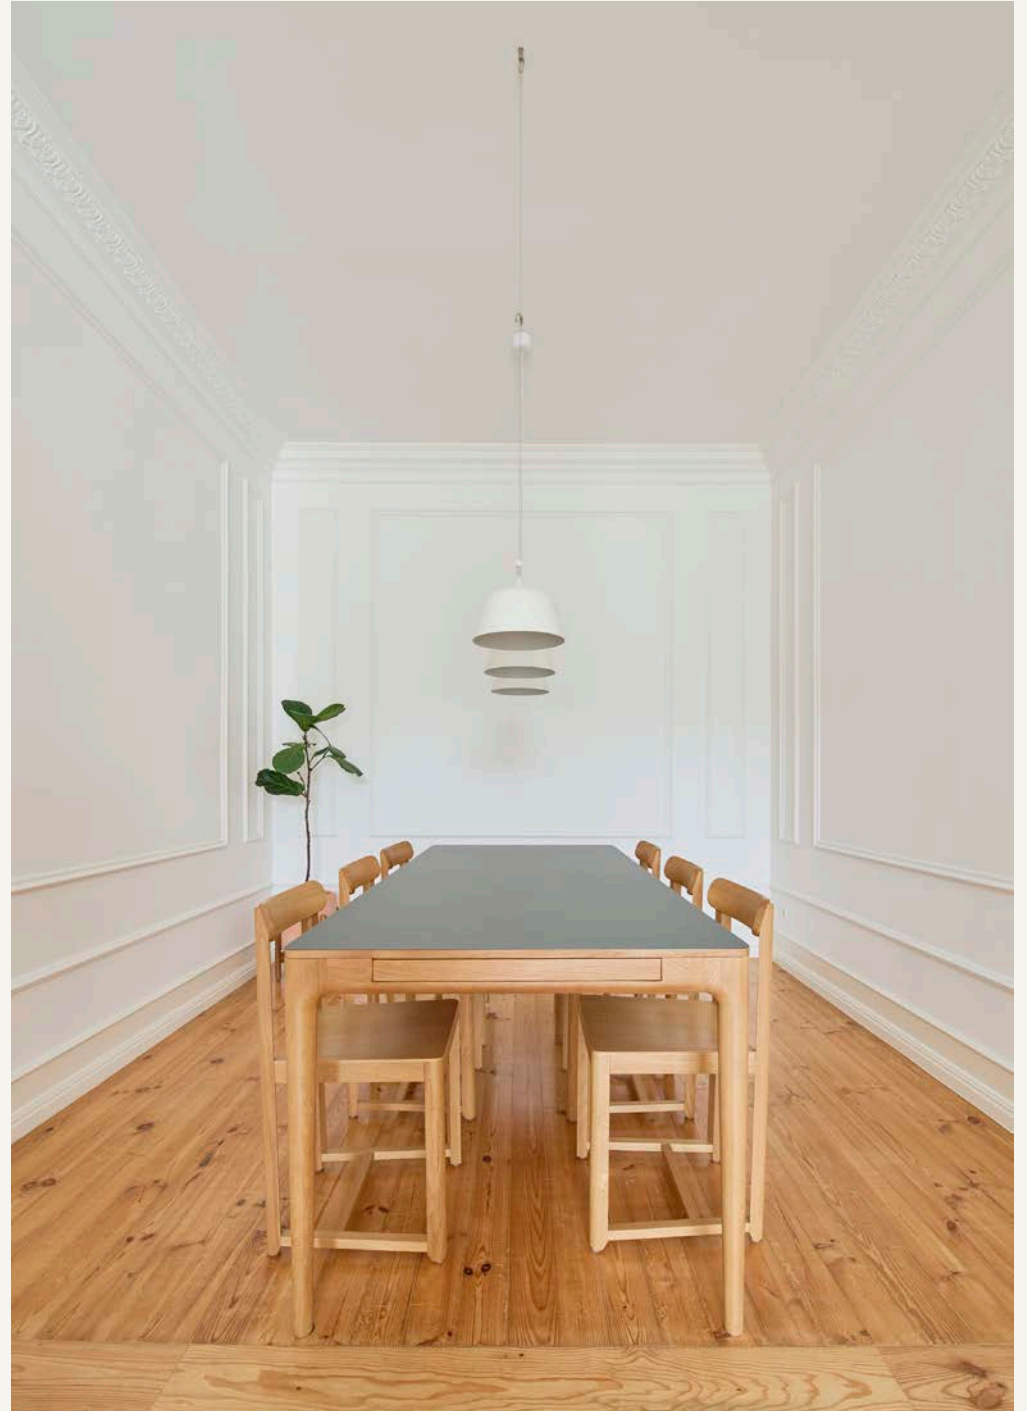

*Maison Pine*  
*A complete architectural transformation*

THE MODERN SPACES

Maison Pine is the result of a thoughtful and ambitious reinvention, led by the homeowner and architect Bruno Gonçalves Pereira. Set within a classic Avenidas Novas building, this duplex has been entirely reimaged to create a home that feels both timeless and deeply contemporary.

This document offers a behind-the-scenes look at the full renovation journey, tracing the evolution of the apartment from its original structure through to its finished form. Through a selection of construction photographs, it reveals the scale of the transformation, from the restoration of the existing spaces to the creation of the entirely new upper floor.

At the heart of the project was the introduction of a sculptural pine staircase and a newly conceived upper level, designed to bring additional volume, light and fluidity to the home. What once was a single-level apartment has been transformed into a beautifully balanced duplex, where original architectural character meets precise contemporary design.

The following pages capture the craftsmanship, structural intervention and architectural vision behind Maison Pine, illustrating how each stage of the renovation contributed to the calm and luminous home it is today.