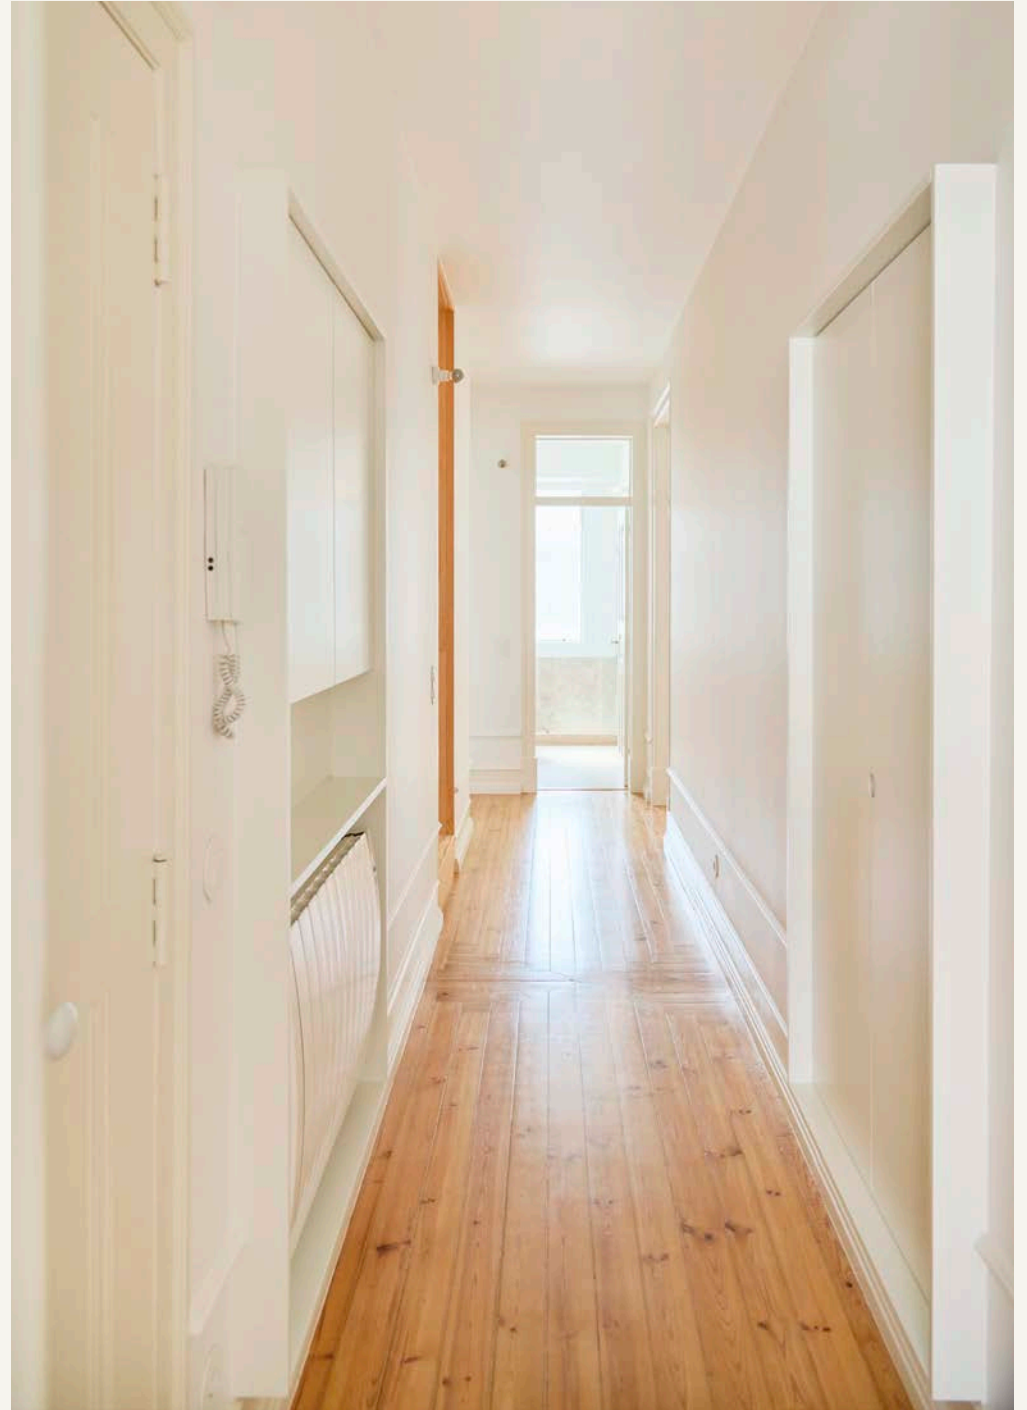

This document offers a behind-the-scenes look at the full renovation journey, tracing the evolution of the apartment from its original structure through to its finished form. Through a selection of construction photographs, it reveals the scale of the transformation, from the restoration of the existing spaces to the creation of the entirely new upper floor.

At the heart of the project was the introduction of a sculptural pine staircase and a newly conceived upper level, designed to bring additional volume, light and fluidity to the home. What once was a single-level apartment has been transformed into a beautifully balanced duplex, where original architectural character meets precise contemporary design.

The following pages capture the craftsmanship, structural intervention and architectural vision behind Maison Pine, illustrating how each stage of the renovation contributed to the calm and luminous home it is today.