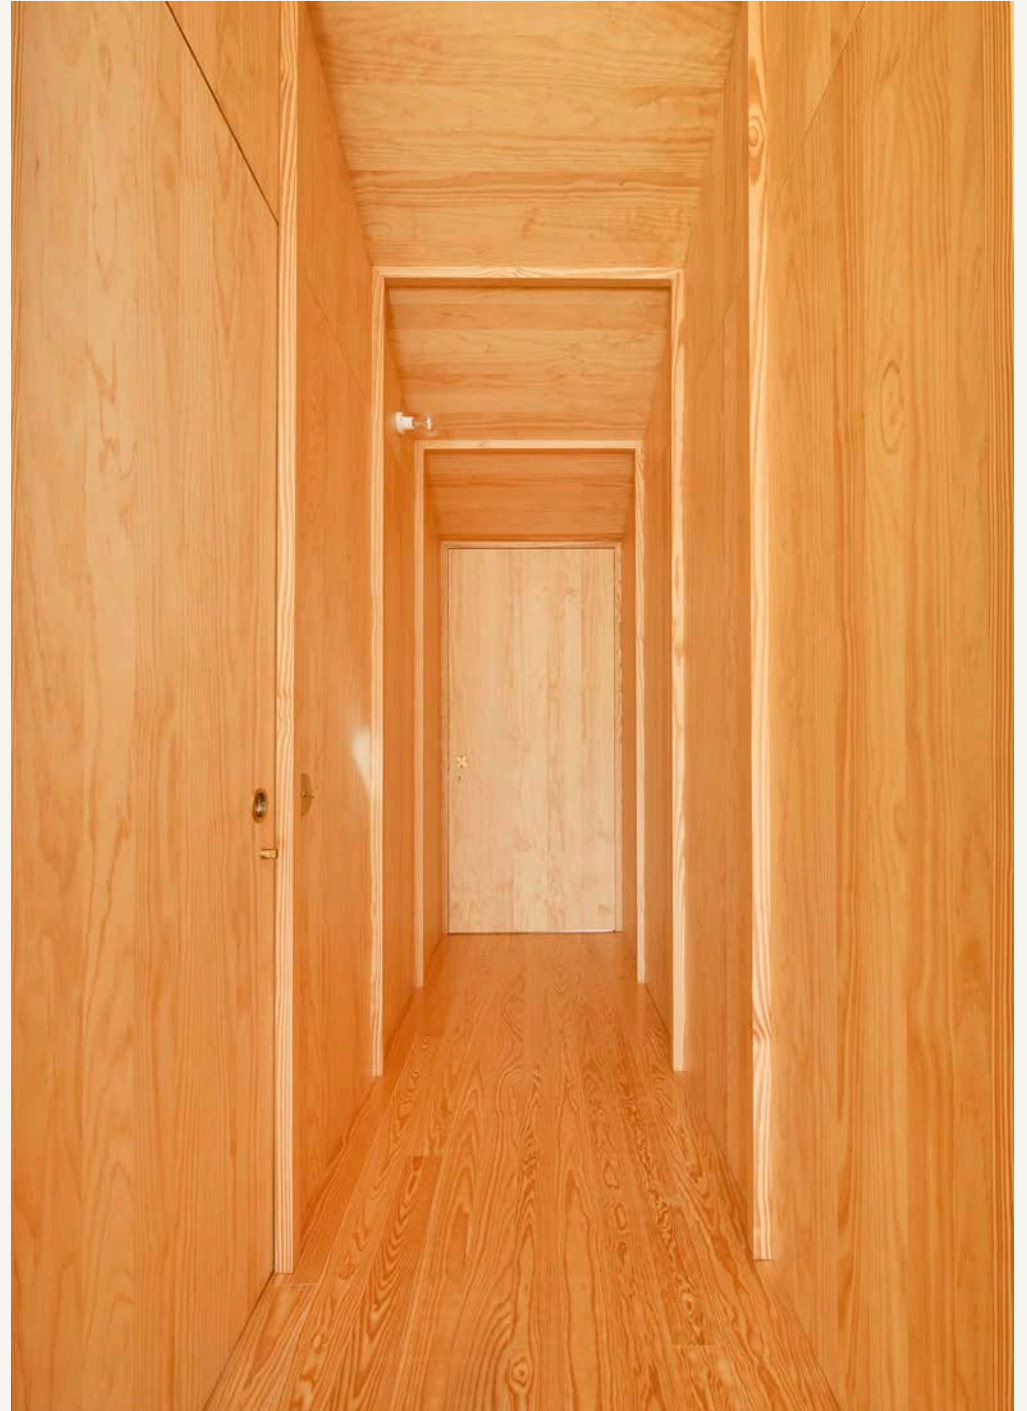

This document offers a behind-the-scenes look at the full renovation journey, tracing the evolution of the apartment from its original structure through to its finished form. Through a selection of construction photographs, it reveals the scale of the transformation, from the restoration of the existing spaces to the creation of the entirely new upper floor.

At the heart of the project was the introduction of a sculptural pine staircase and a newly conceived upper level, designed to bring additional volume, light and fluidity to the home. What once was a single-level apartment has been transformed into a beautifully balanced duplex, where original architectural character meets precise contemporary design.

The following pages capture the craftsmanship, structural intervention and architectural vision behind Maison Pine, illustrating how each stage of the renovation contributed to the calm and luminous home it is today.