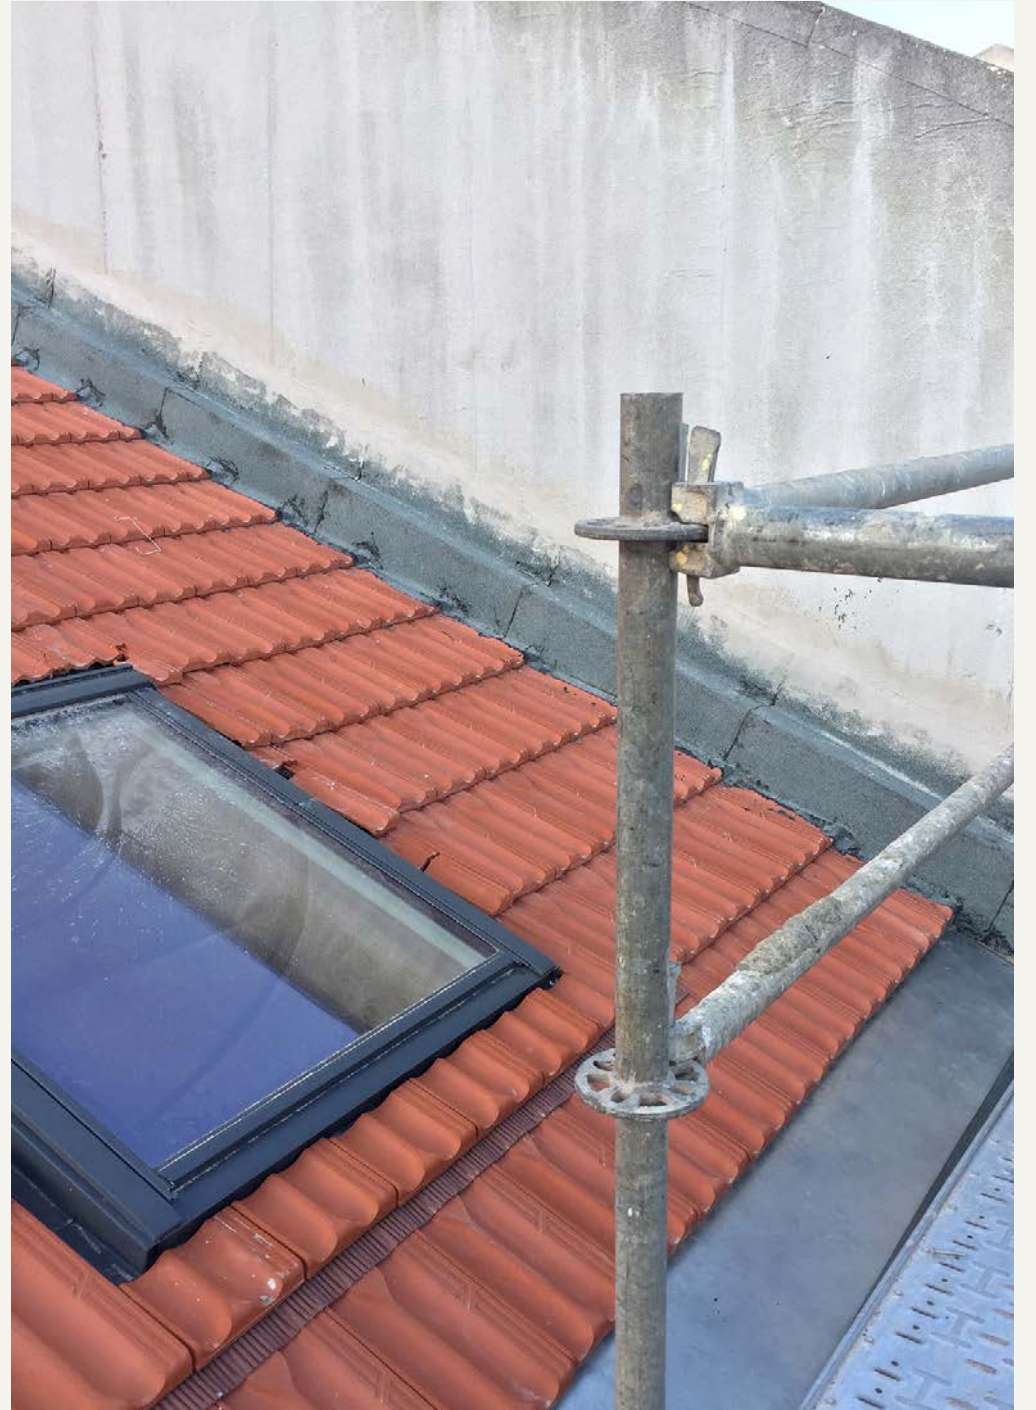

This document offers a behind-the-scenes look at the full renovation journey, tracing the evolution of the apartment from its original structure through to its finished form. Through a selection of construction photographs, it reveals the scale of the transformation, from the restoration of the existing spaces to the creation of the entirely new upper floor.

At the heart of the project was the introduction of a sculptural pine staircase and a newly conceived upper level, designed to bring additional volume, light and fluidity to the home. What once was a single-level apartment has been transformed into a beautifully balanced duplex, where original architectural character meets precise contemporary design.

The following pages capture the craftsmanship, structural intervention and architectural vision behind Maison Pine, illustrating how each stage of the renovation contributed to the calm and luminous home it is today.