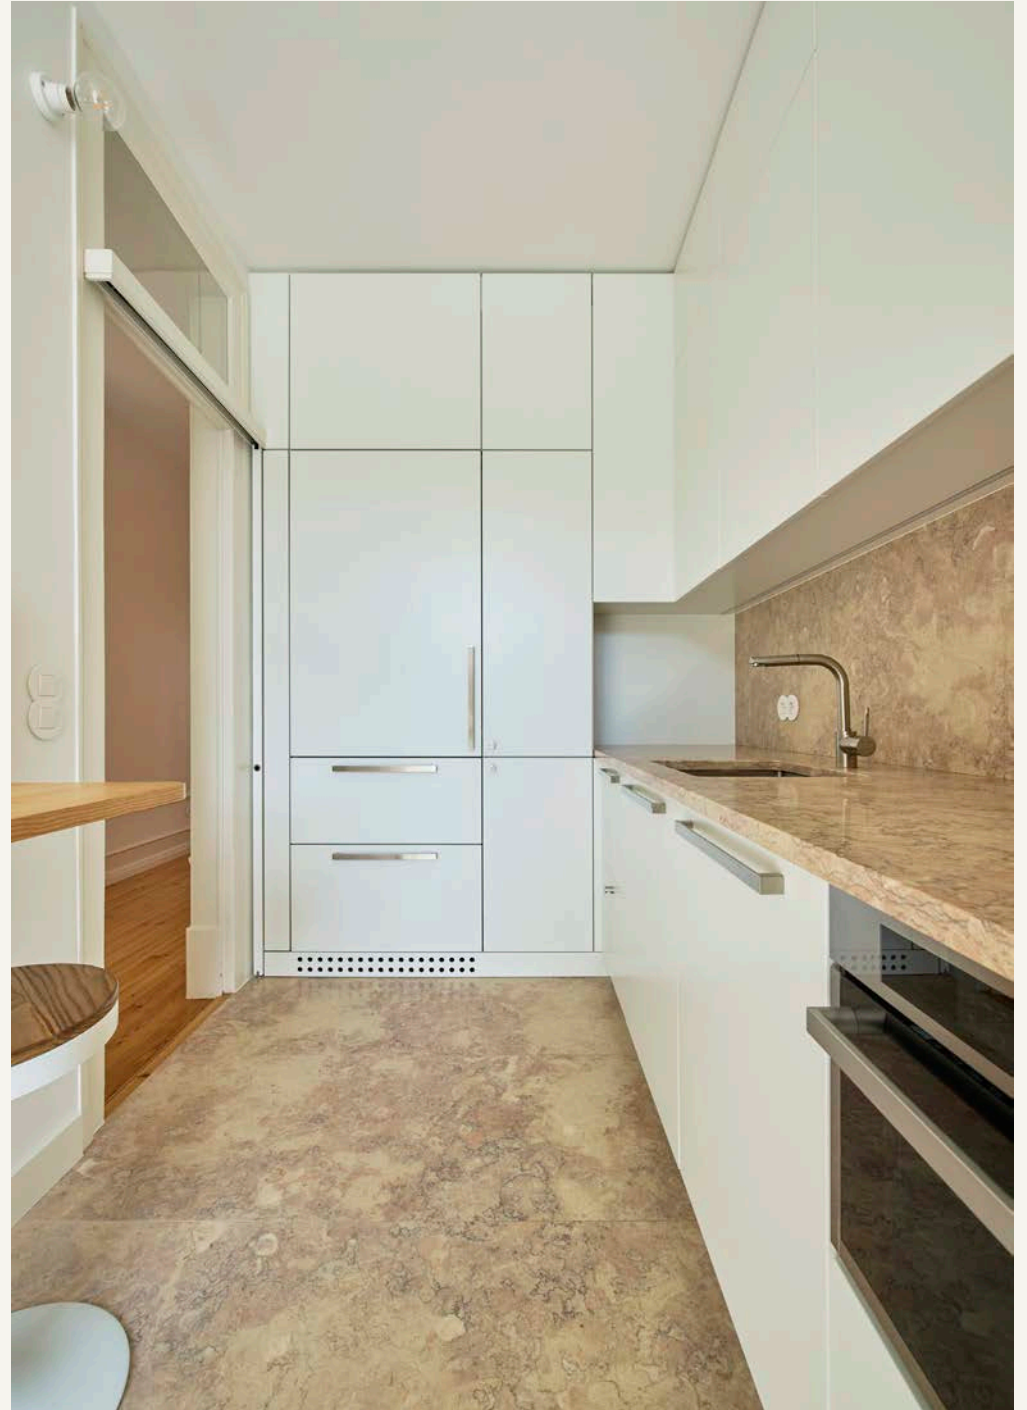

This document offers a behind-the-scenes look at the full renovation journey, tracing the evolution of the apartment from its original structure through to its finished form. Through a selection of construction photographs, it reveals the scale of the transformation, from the restoration of the existing spaces to the creation of the entirely new upper floor.

At the heart of the project was the introduction of a sculptural pine staircase and a newly conceived upper level, designed to bring additional volume, light and fluidity to the home. What once was a single-level apartment has been transformed into a beautifully balanced duplex, where original architectural character meets precise contemporary design.

The following pages capture the craftsmanship, structural intervention and architectural vision behind Maison Pine, illustrating how each stage of the renovation contributed to the calm and luminous home it is today.