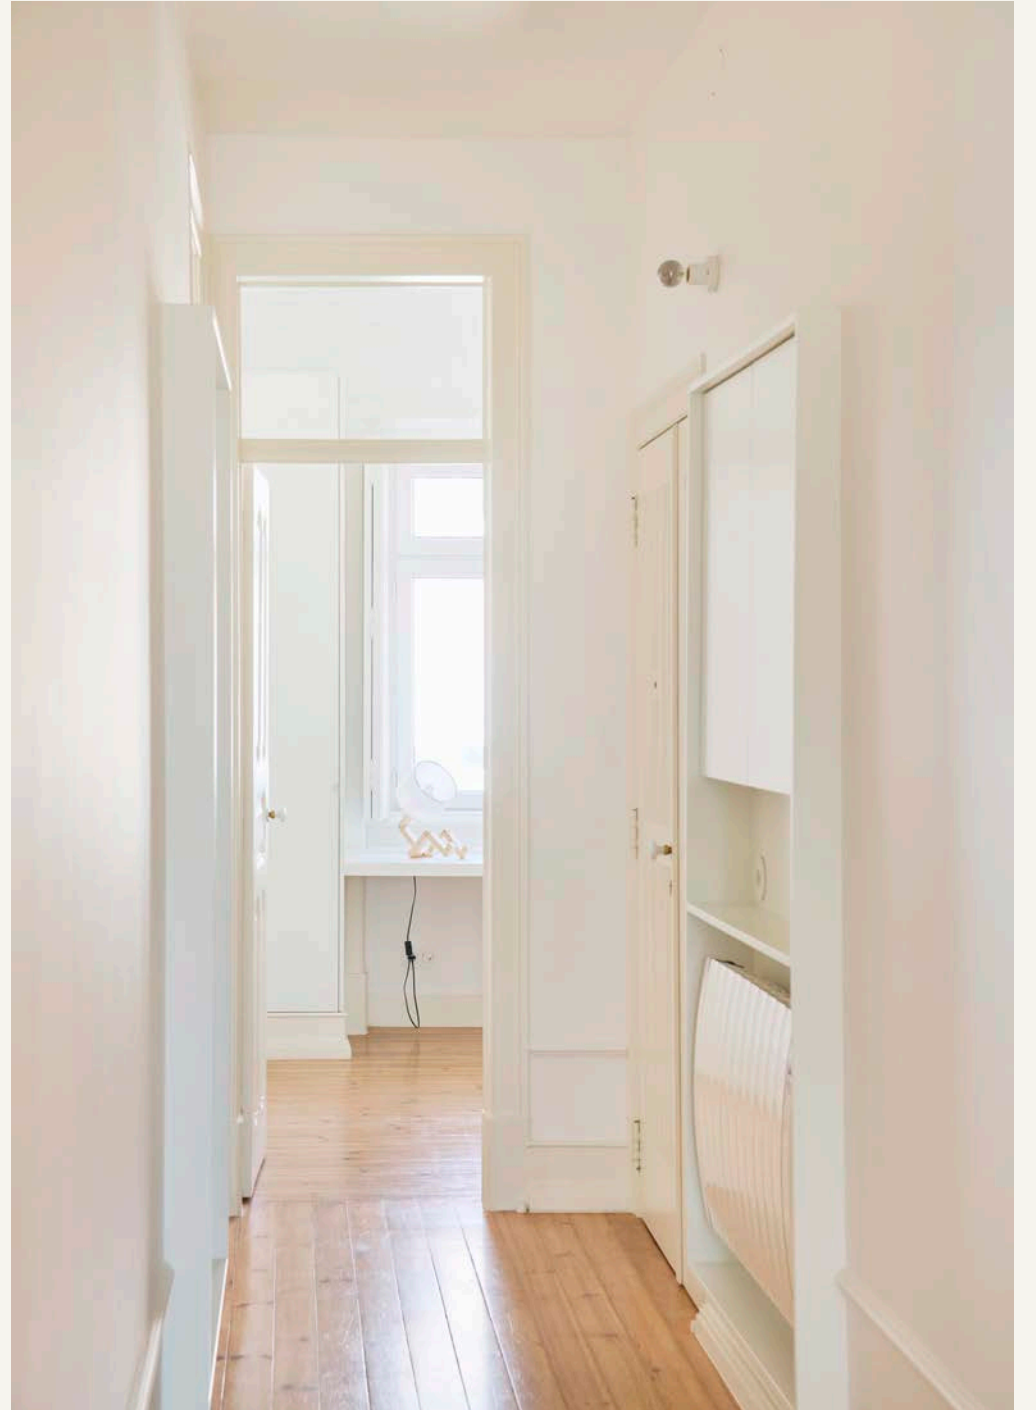

This document offers a behind-the-scenes look at the full renovation journey, tracing the evolution of the apartment from its original structure through to its finished form. Through a selection of construction photographs, it reveals the scale of the transformation, from the restoration of the existing spaces to the creation of the entirely new upper floor.

At the heart of the project was the introduction of a sculptural pine staircase and a newly conceived upper level, designed to bring additional volume, light and fluidity to the home. What once was a single-level apartment has been transformed into a beautifully balanced duplex, where original architectural character meets precise contemporary design.

The following pages capture the craftsmanship, structural intervention and architectural vision behind Maison Pine, illustrating how each stage of the renovation contributed to the calm and luminous home it is today.