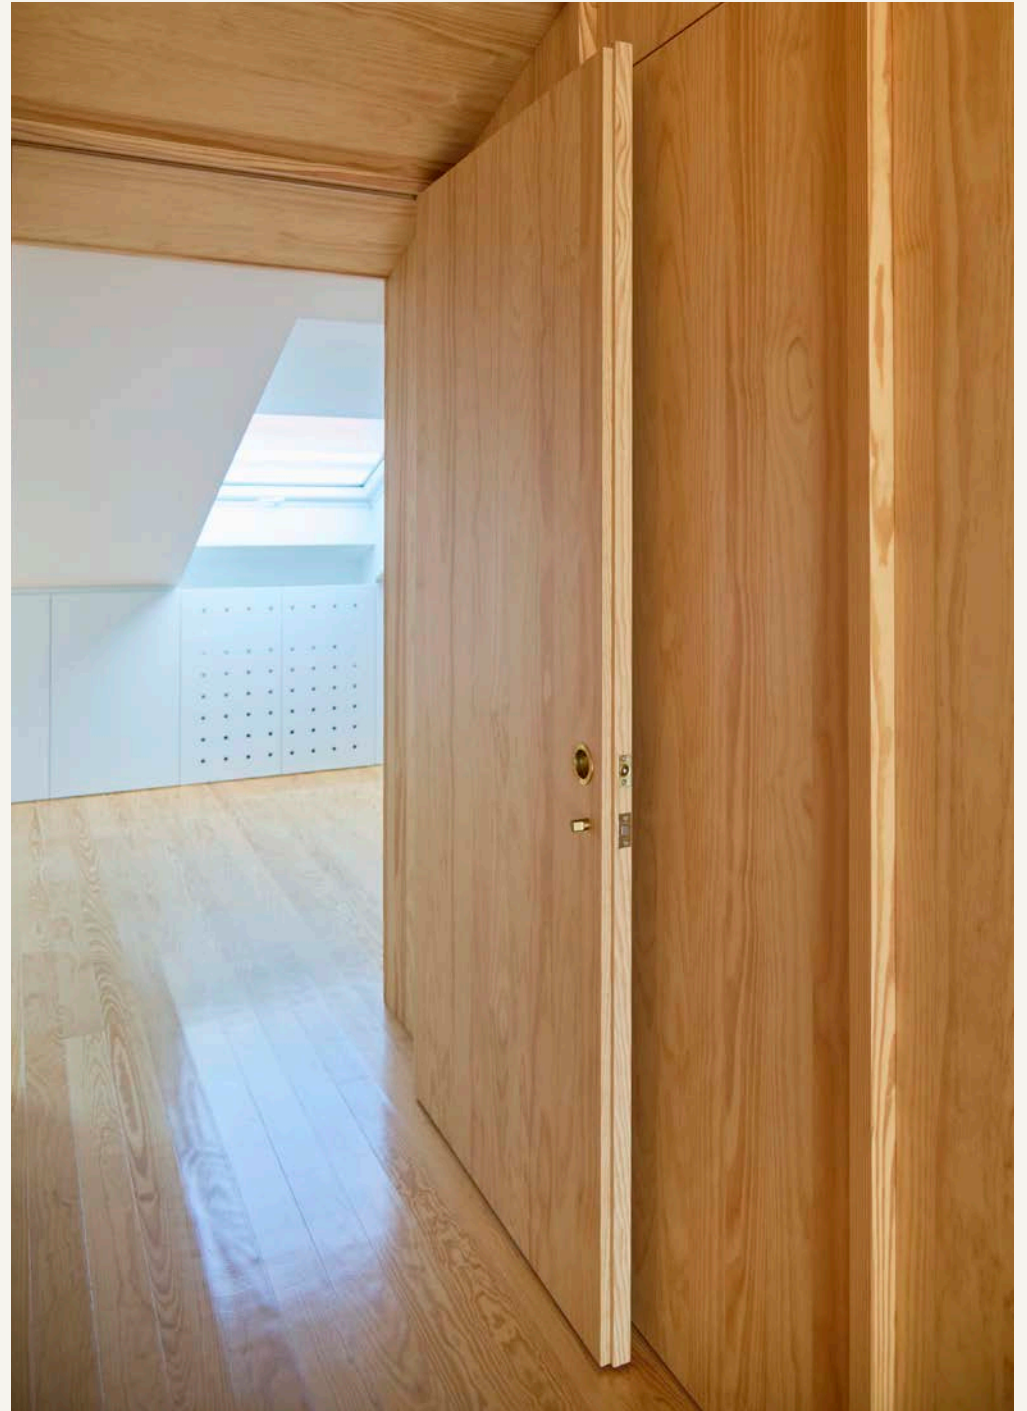

This document offers a behind-the-scenes look at the full renovation journey, tracing the evolution of the apartment from its original structure through to its finished form. Through a selection of construction photographs, it reveals the scale of the transformation, from the restoration of the existing spaces to the creation of the entirely new upper floor.

At the heart of the project was the introduction of a sculptural pine staircase and a newly conceived upper level, designed to bring additional volume, light and fluidity to the home. What once was a single-level apartment has been transformed into a beautifully balanced duplex, where original architectural character meets precise contemporary design.

The following pages capture the craftsmanship, structural intervention and architectural vision behind Maison Pine, illustrating how each stage of the renovation contributed to the calm and luminous home it is today.