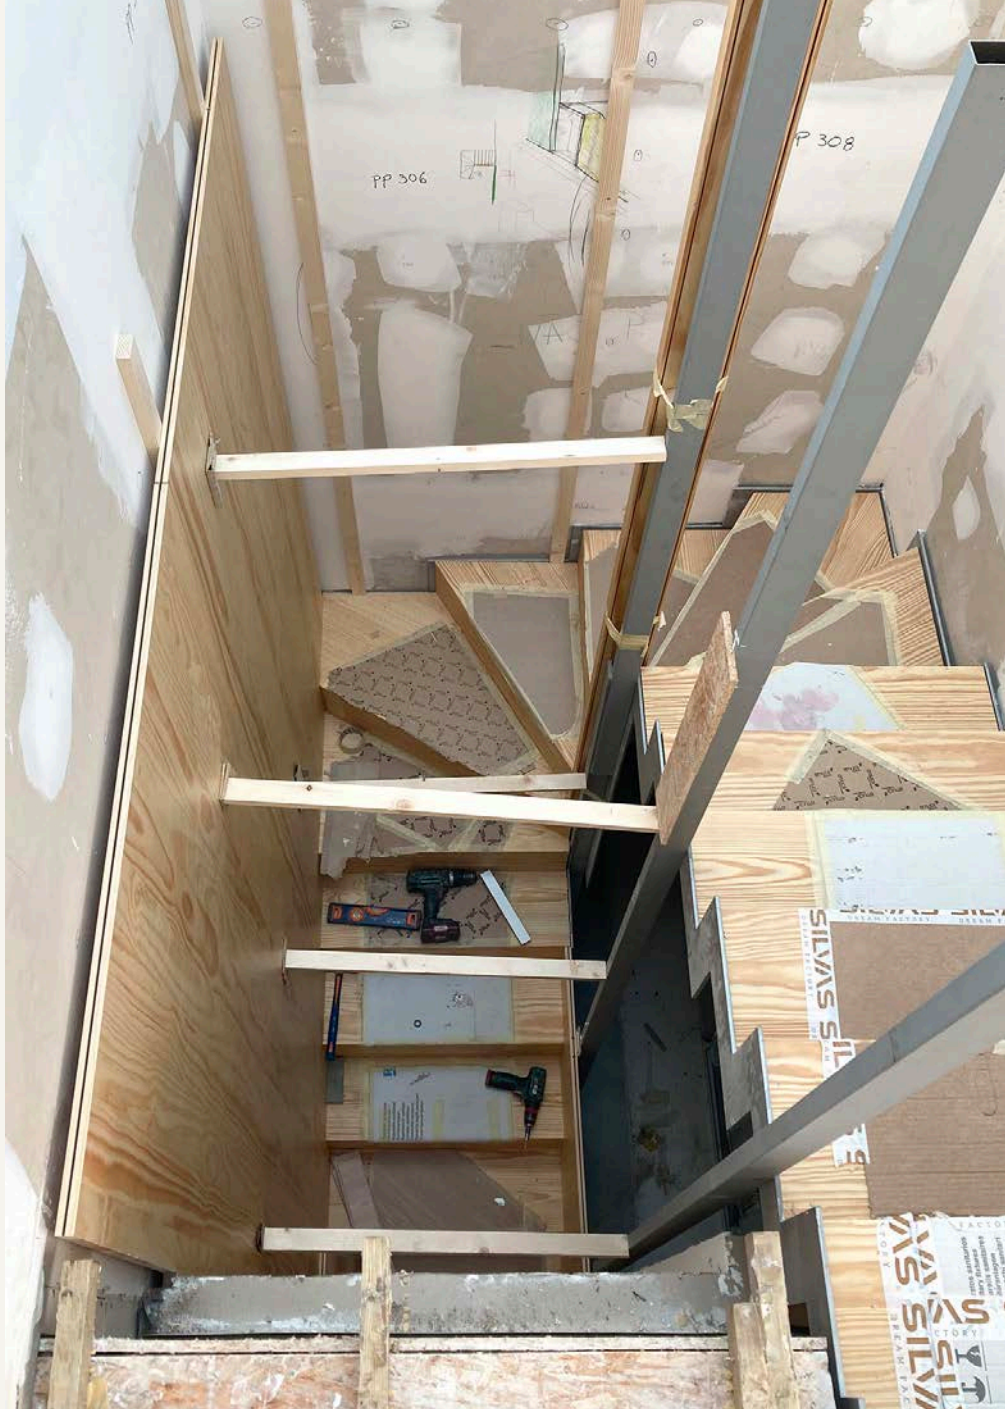

This document offers a behind-the-scenes look at the full renovation journey, tracing the evolution of the apartment from its original structure through to its finished form. Through a selection of construction photographs, it reveals the scale of the transformation, from the restoration of the existing spaces to the creation of the entirely new upper floor.

At the heart of the project was the introduction of a sculptural pine staircase and a newly conceived upper level, designed to bring additional volume, light and fluidity to the home. What once was a single-level apartment has been transformed into a beautifully balanced duplex, where original architectural character meets precise contemporary design.

The following pages capture the craftsmanship, structural intervention and architectural vision behind Maison Pine, illustrating how each stage of the renovation contributed to the calm and luminous home it is today.