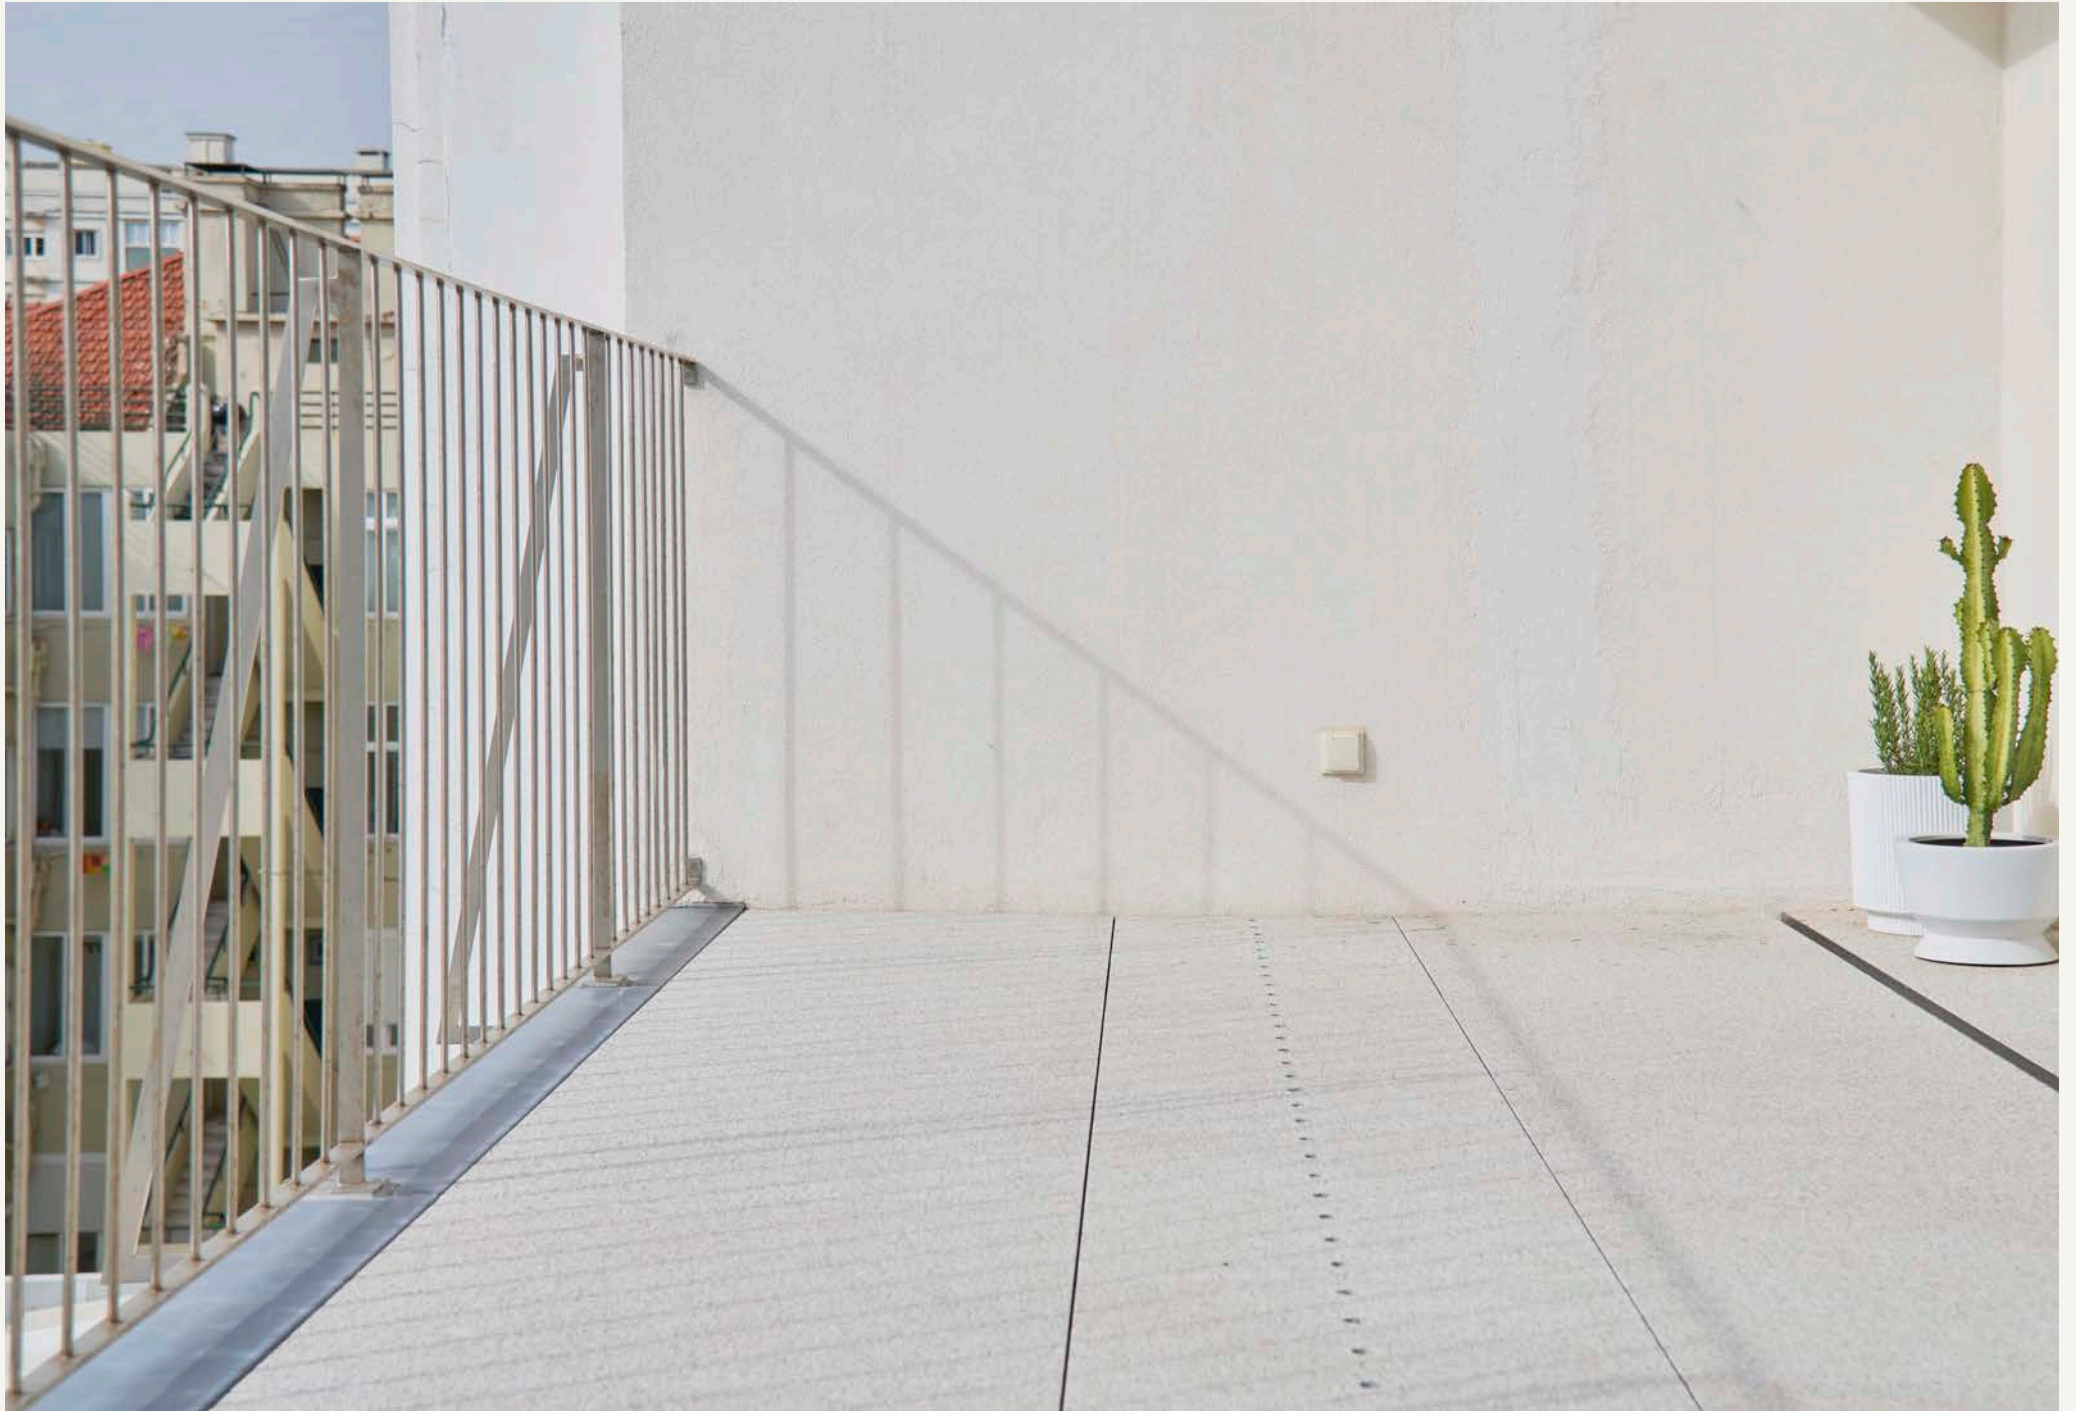

At the heart of the project was the introduction of a sculptural pine staircase and a newly conceived upper level, designed to bring additional volume, light and fluidity to the home. What once was a single-level apartment has been transformed into a beautifully balanced duplex, where original architectural character meets precise contemporary design.

The following pages capture the craftsmanship, structural intervention and architectural vision behind Maison Pine, illustrating how each stage of the renovation contributed to the calm and luminous home it is today.