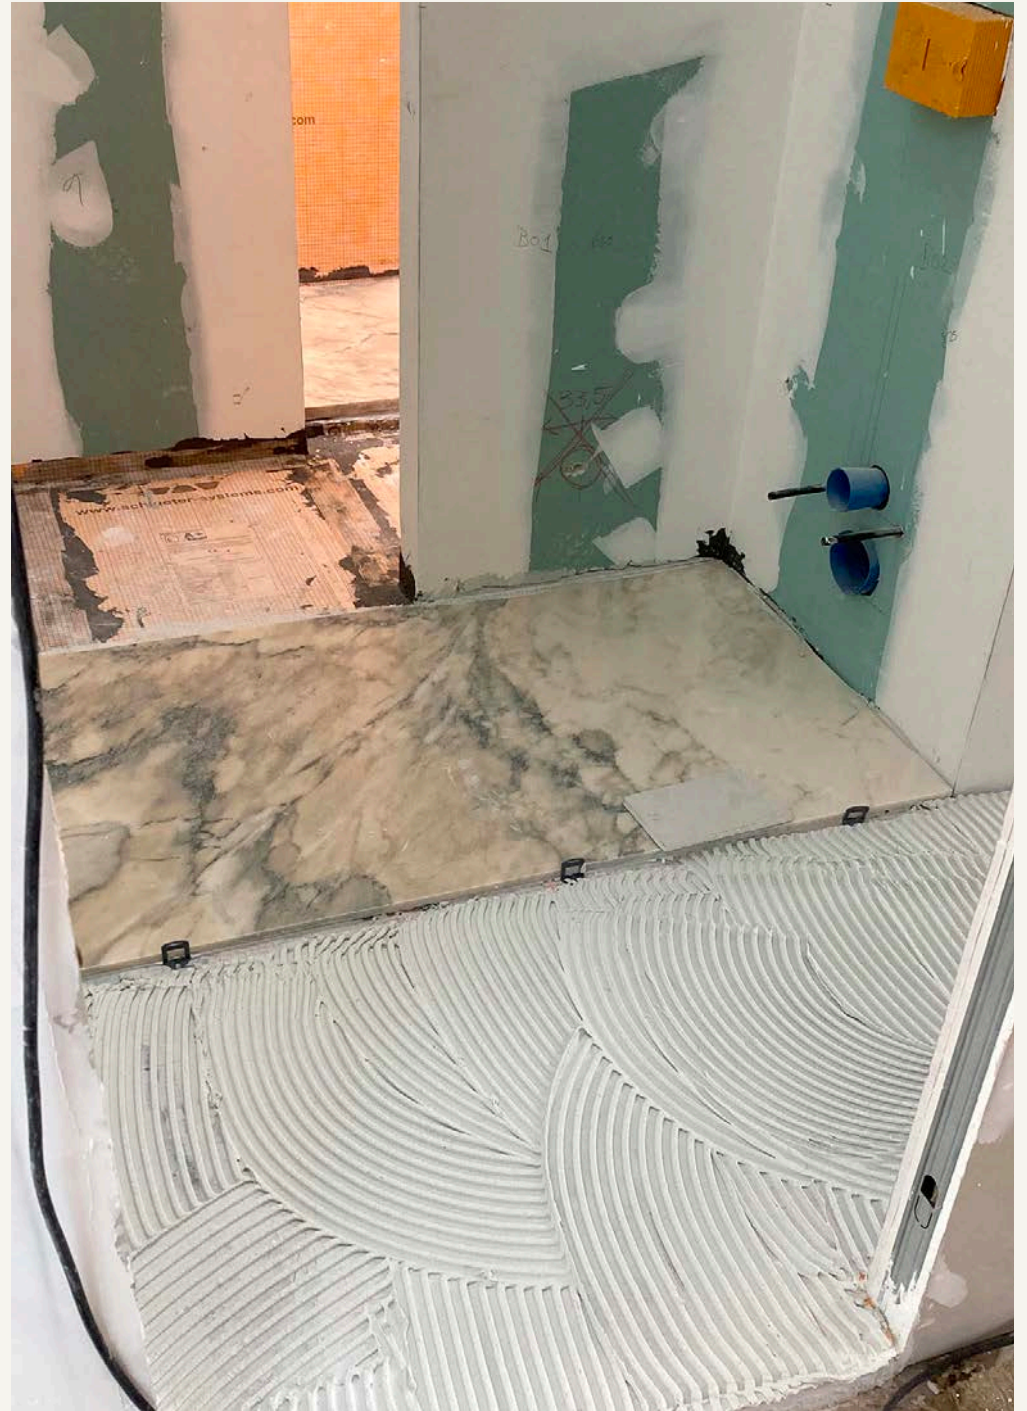

This document offers a behind-the-scenes look at the full renovation journey, tracing the evolution of the apartment from its original structure through to its finished form. Through a selection of construction photographs, it reveals the scale of the transformation, from the restoration of the existing spaces to the creation of the entirely new upper floor.

At the heart of the project was the introduction of a sculptural pine staircase and a newly conceived upper level, designed to bring additional volume, light and fluidity to the home. What once was a single-level apartment has been transformed into a beautifully balanced duplex, where original architectural character meets precise contemporary design.

The following pages capture the craftsmanship, structural intervention and architectural vision behind Maison Pine, illustrating how each stage of the renovation contributed to the calm and luminous home it is today.