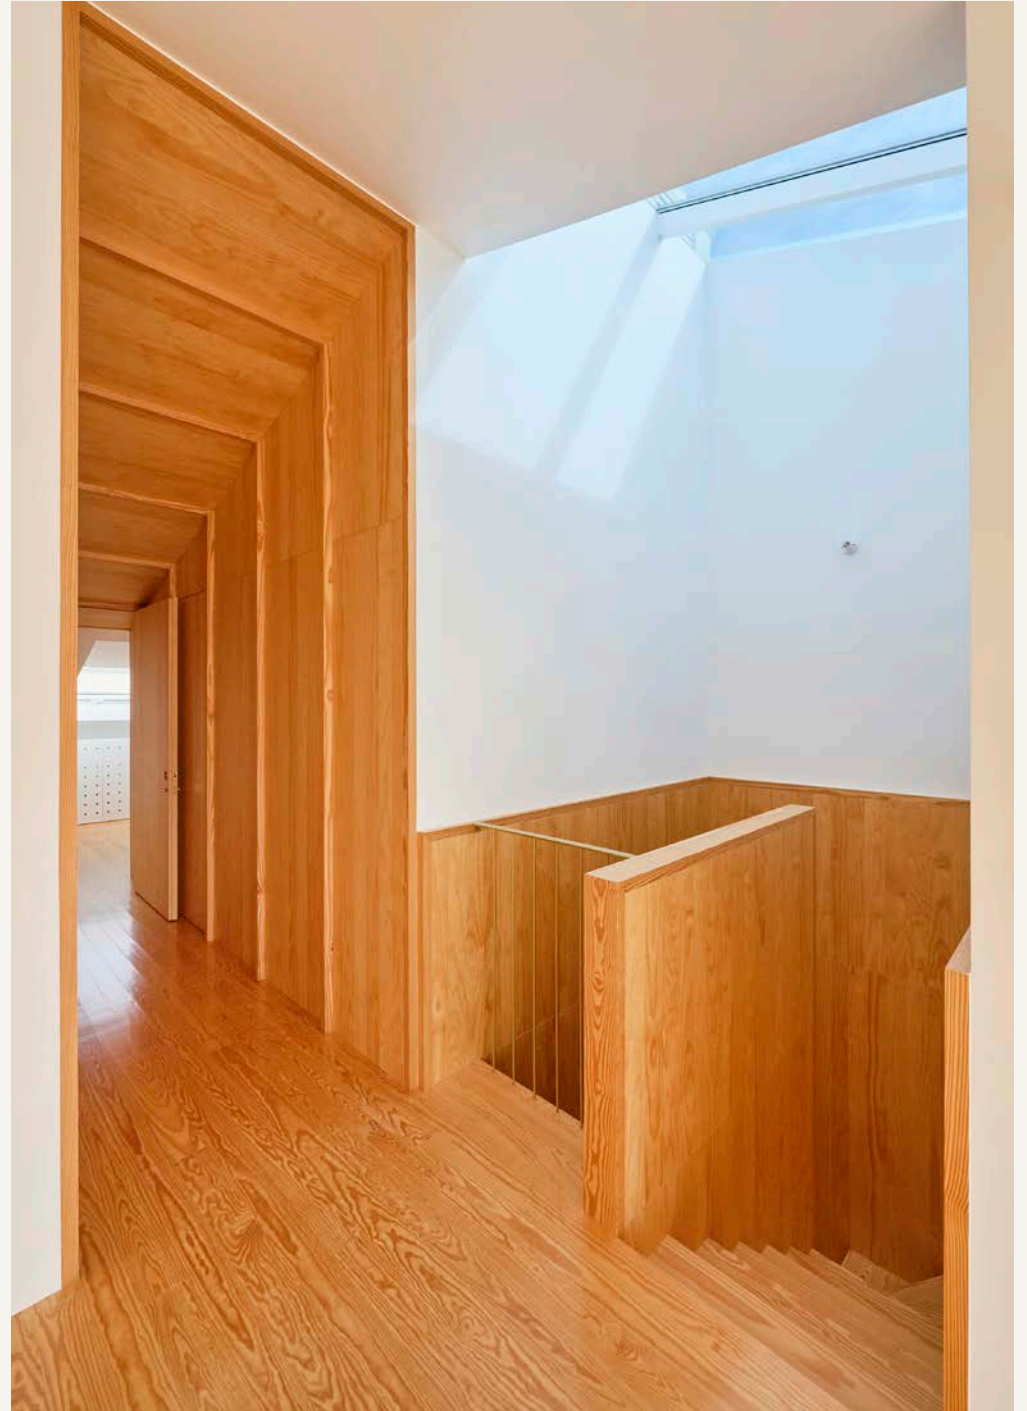

This document offers a behind-the-scenes look at the full renovation journey, tracing the evolution of the apartment from its original structure through to its finished form. Through a selection of construction photographs, it reveals the scale of the transformation, from the restoration of the existing spaces to the creation of the entirely new upper floor.

At the heart of the project was the introduction of a sculptural pine staircase and a newly conceived upper level, designed to bring additional volume, light and fluidity to the home. What once was a single-level apartment has been transformed into a beautifully balanced duplex, where original architectural character meets precise contemporary design.

The following pages capture the craftsmanship, structural intervention and architectural vision behind Maison Pine, illustrating how each stage of the renovation contributed to the calm and luminous home it is today.