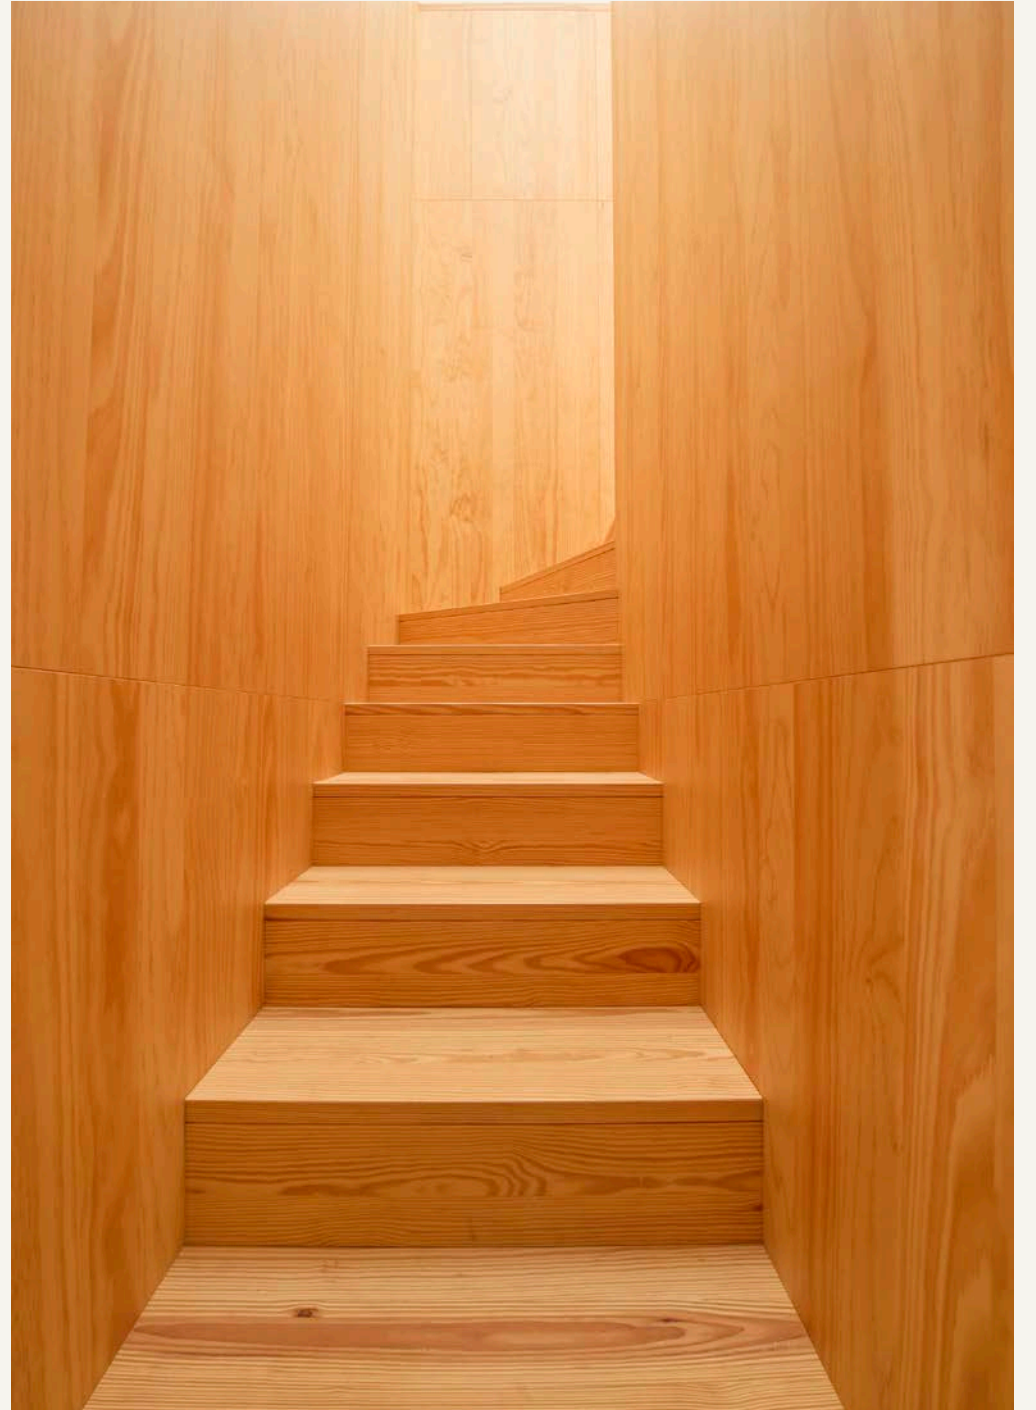

At the heart of the project was the introduction of a sculptural pine staircase and a newly conceived upper level, designed to bring additional volume, light and fluidity to the home. What once was a single-level apartment has been transformed into a beautifully balanced duplex, where original architectural character meets precise contemporary design.

The following pages capture the craftsmanship, structural intervention and architectural vision behind Maison Pine, illustrating how each stage of the renovation contributed to the calm and luminous home it is today.