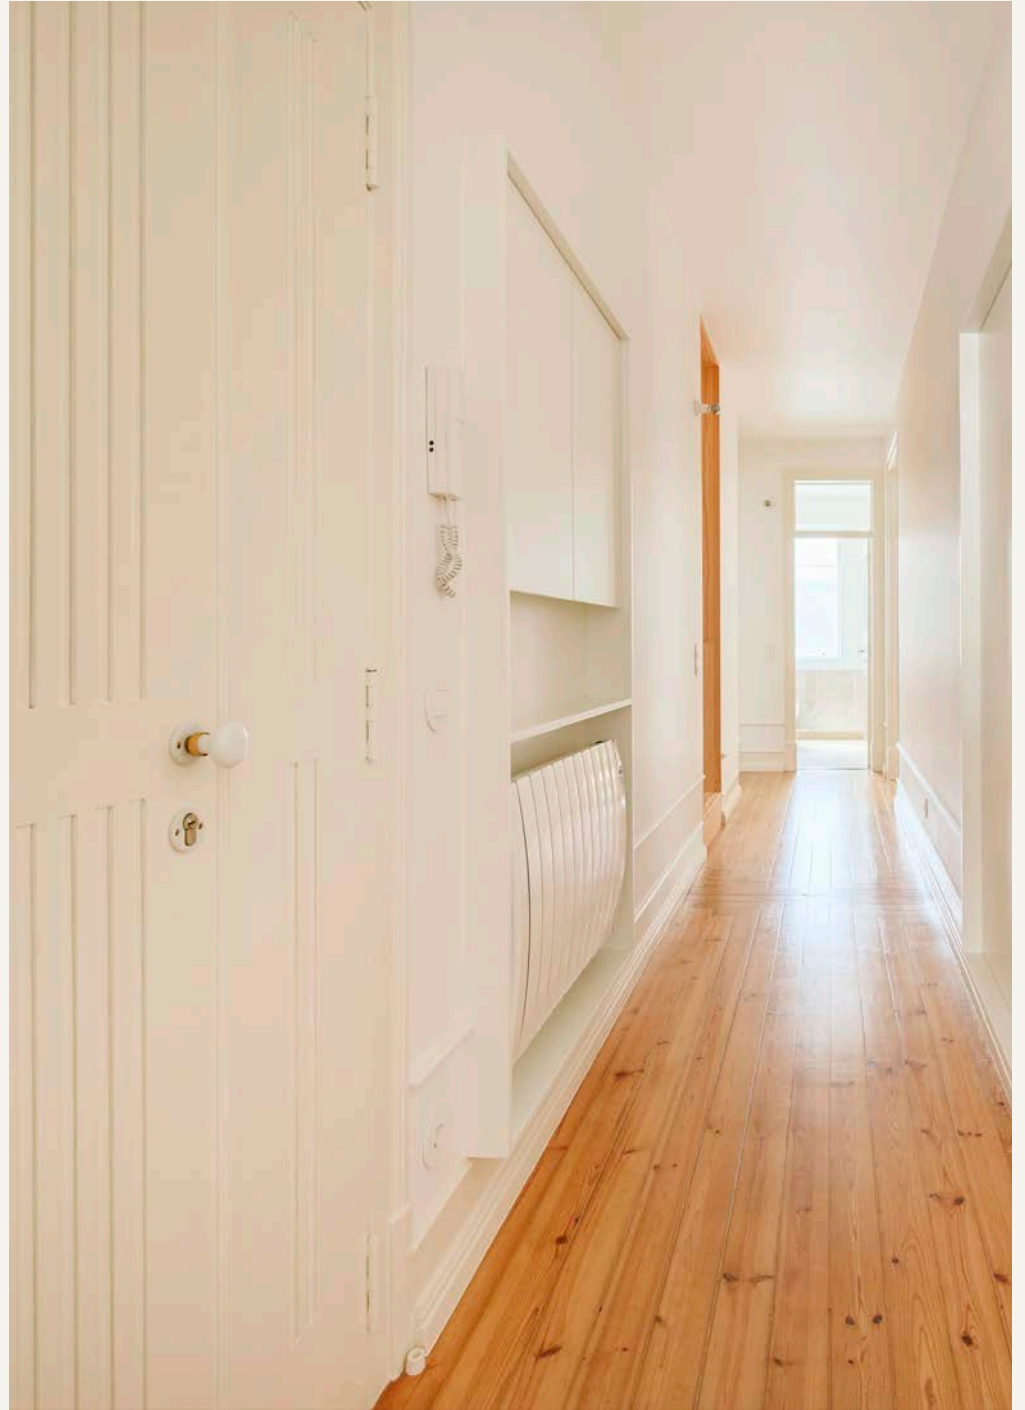

This document offers a behind-the-scenes look at the full renovation journey, tracing the evolution of the apartment from its original structure through to its finished form. Through a selection of construction photographs, it reveals the scale of the transformation, from the restoration of the existing spaces to the creation of the entirely new upper floor.

At the heart of the project was the introduction of a sculptural pine staircase and a newly conceived upper level, designed to bring additional volume, light and fluidity to the home. What once was a single-level apartment has been transformed into a beautifully balanced duplex, where original architectural character meets precise contemporary design.

The following pages capture the craftsmanship, structural intervention and architectural vision behind Maison Pine, illustrating how each stage of the renovation contributed to the calm and luminous home it is today.