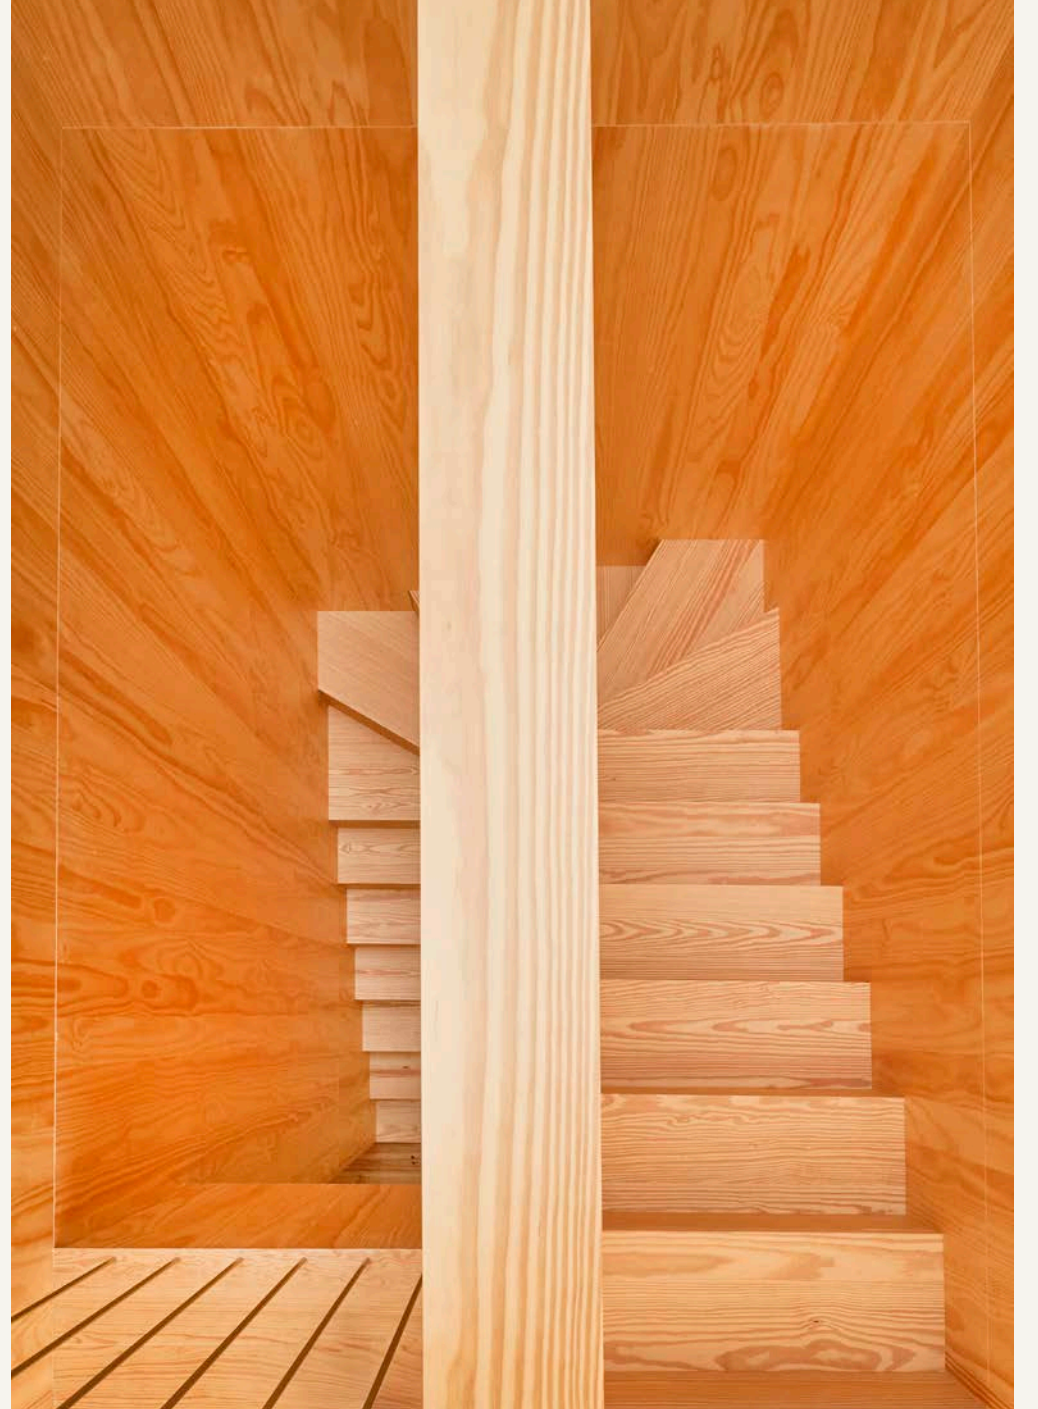

At the heart of the project was the introduction of a sculptural pine staircase and a newly conceived upper level, designed to bring additional volume, light and fluidity to the home. What once was a single-level apartment has been transformed into a beautifully balanced duplex, where original architectural character meets precise contemporary design.

The following pages capture the craftsmanship, structural intervention and architectural vision behind Maison Pine, illustrating how each stage of the renovation contributed to the calm and luminous home it is today.