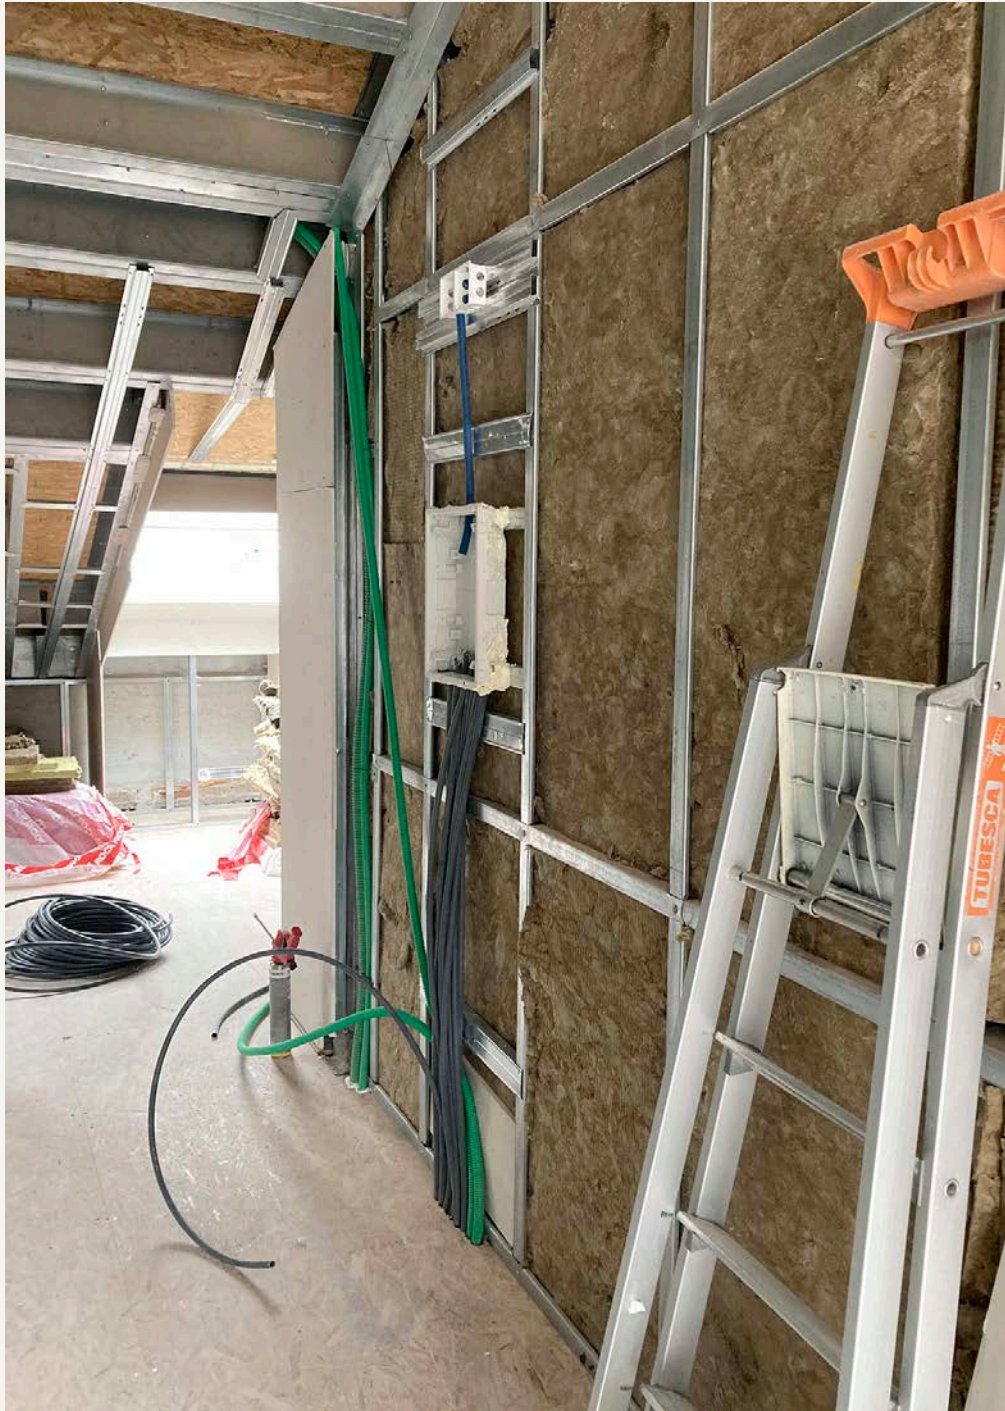

This document offers a behind-the-scenes look at the full renovation journey, tracing the evolution of the apartment from its original structure through to its finished form. Through a selection of construction photographs, it reveals the scale of the transformation, from the restoration of the existing spaces to the creation of the entirely new upper floor.

At the heart of the project was the introduction of a sculptural pine staircase and a newly conceived upper level, designed to bring additional volume, light and fluidity to the home. What once was a single-level apartment has been transformed into a beautifully balanced duplex, where original architectural character meets precise contemporary design.

The following pages capture the craftsmanship, structural intervention and architectural vision behind Maison Pine, illustrating how each stage of the renovation contributed to the calm and luminous home it is today.