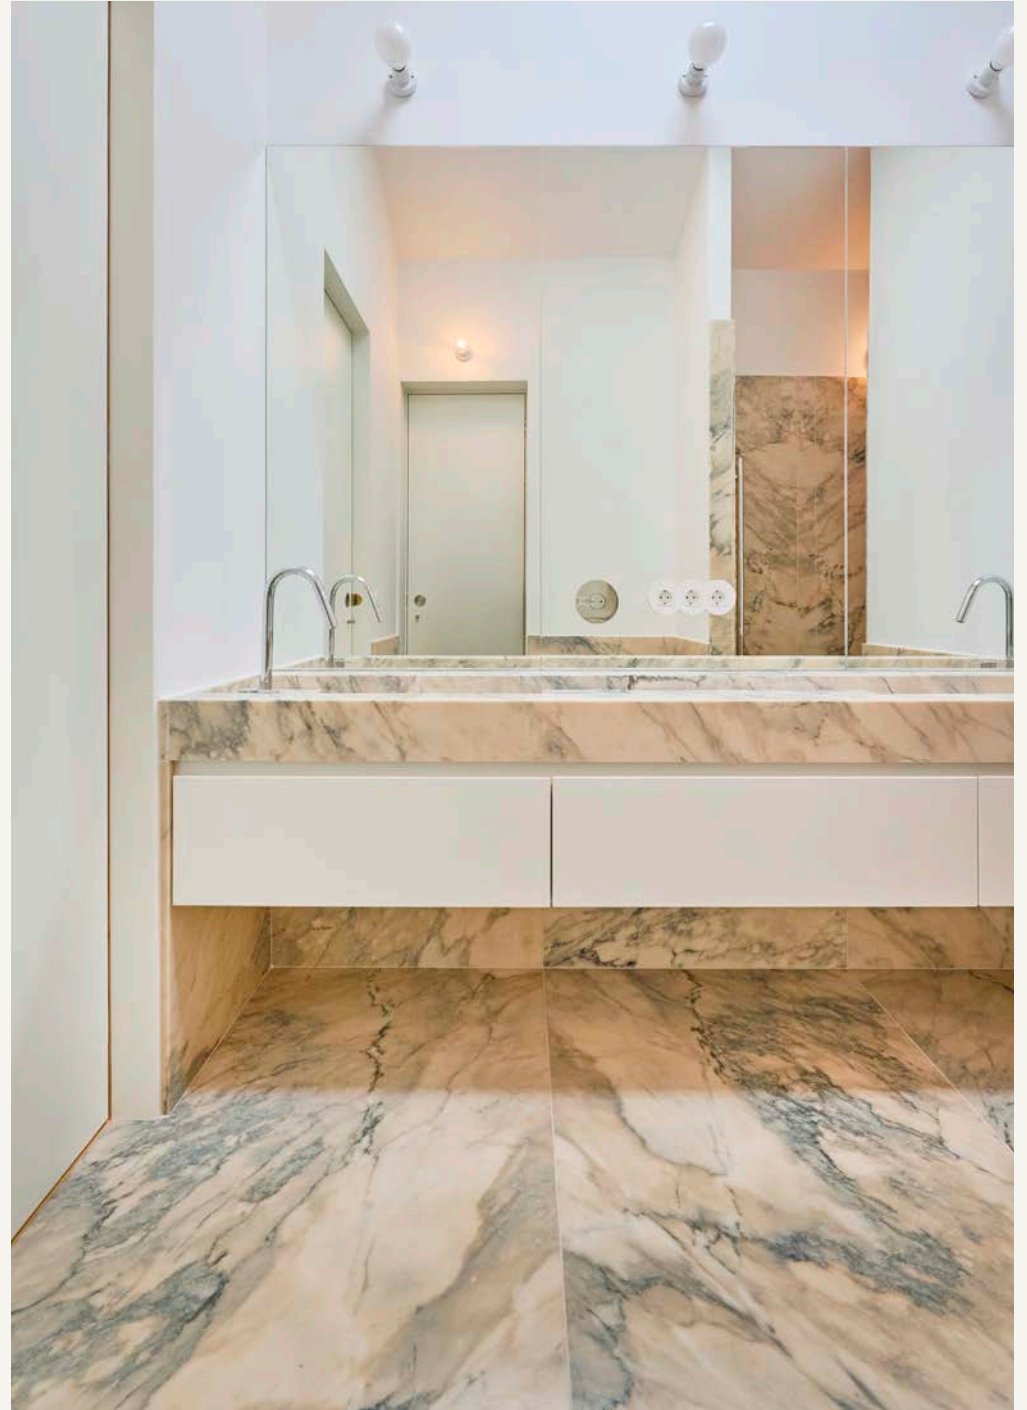

At the heart of the project was the introduction of a sculptural pine staircase and a newly conceived upper level, designed to bring additional volume, light and fluidity to the home. What once was a single-level apartment has been transformed into a beautifully balanced duplex, where original architectural character meets precise contemporary design.

The following pages capture the craftsmanship, structural intervention and architectural vision behind Maison Pine, illustrating how each stage of the renovation contributed to the calm and luminous home it is today.