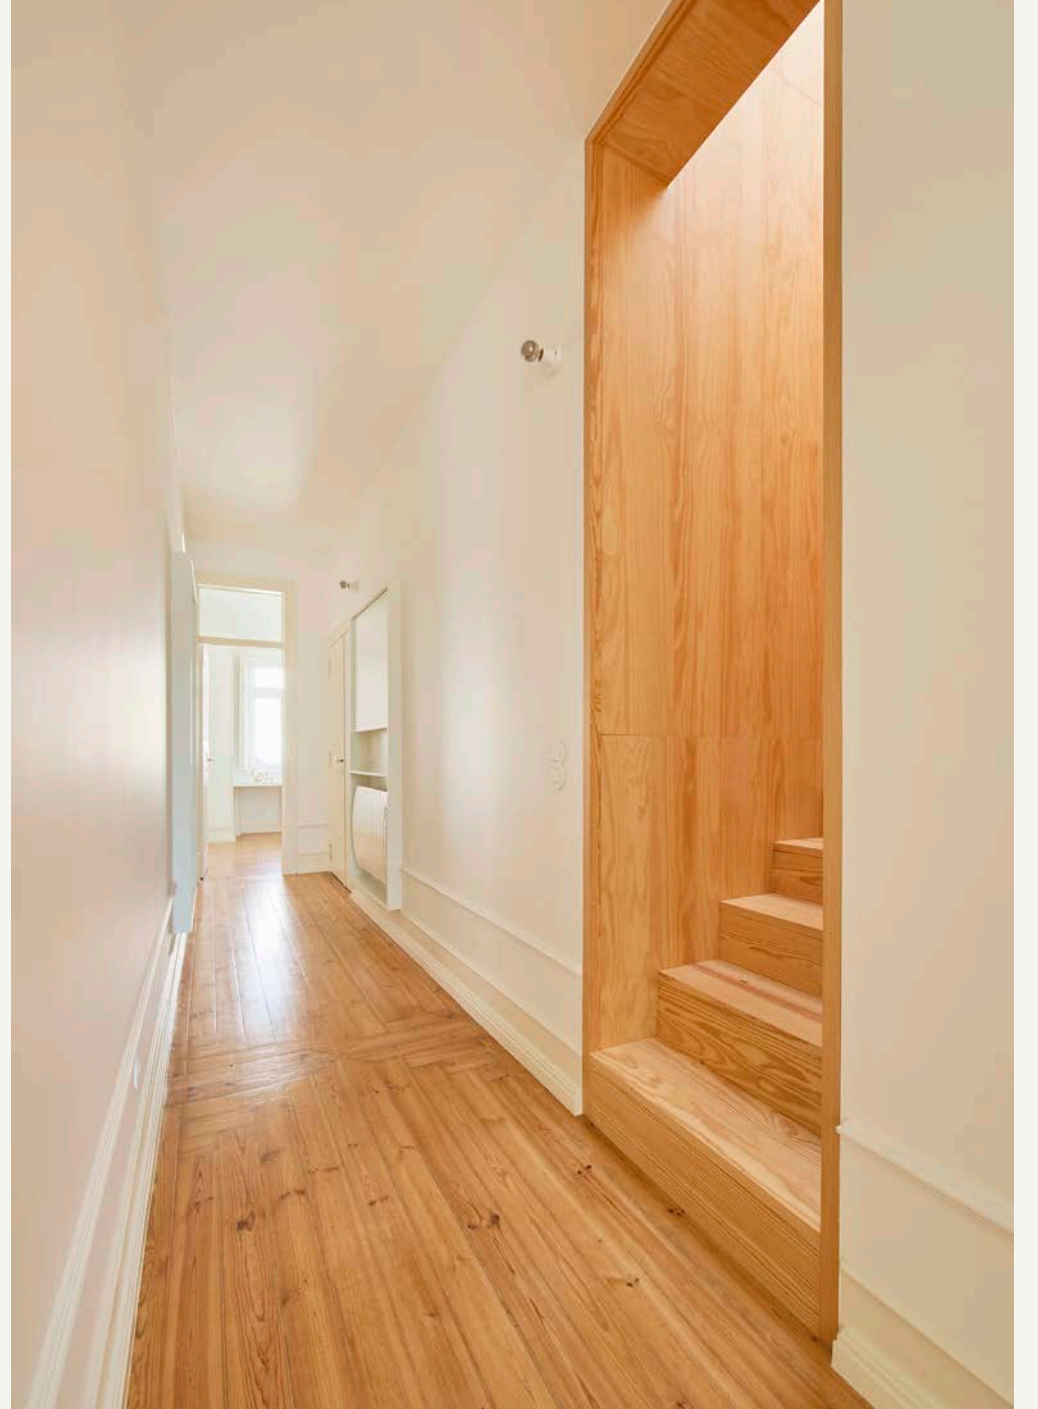

This document offers a behind-the-scenes look at the full renovation journey, tracing the evolution of the apartment from its original structure through to its finished form. Through a selection of construction photographs, it reveals the scale of the transformation, from the restoration of the existing spaces to the creation of the entirely new upper floor.

At the heart of the project was the introduction of a sculptural pine staircase and a newly conceived upper level, designed to bring additional volume, light and fluidity to the home. What once was a single-level apartment has been transformed into a beautifully balanced duplex, where original architectural character meets precise contemporary design.

The following pages capture the craftsmanship, structural intervention and architectural vision behind Maison Pine, illustrating how each stage of the renovation contributed to the calm and luminous home it is today.