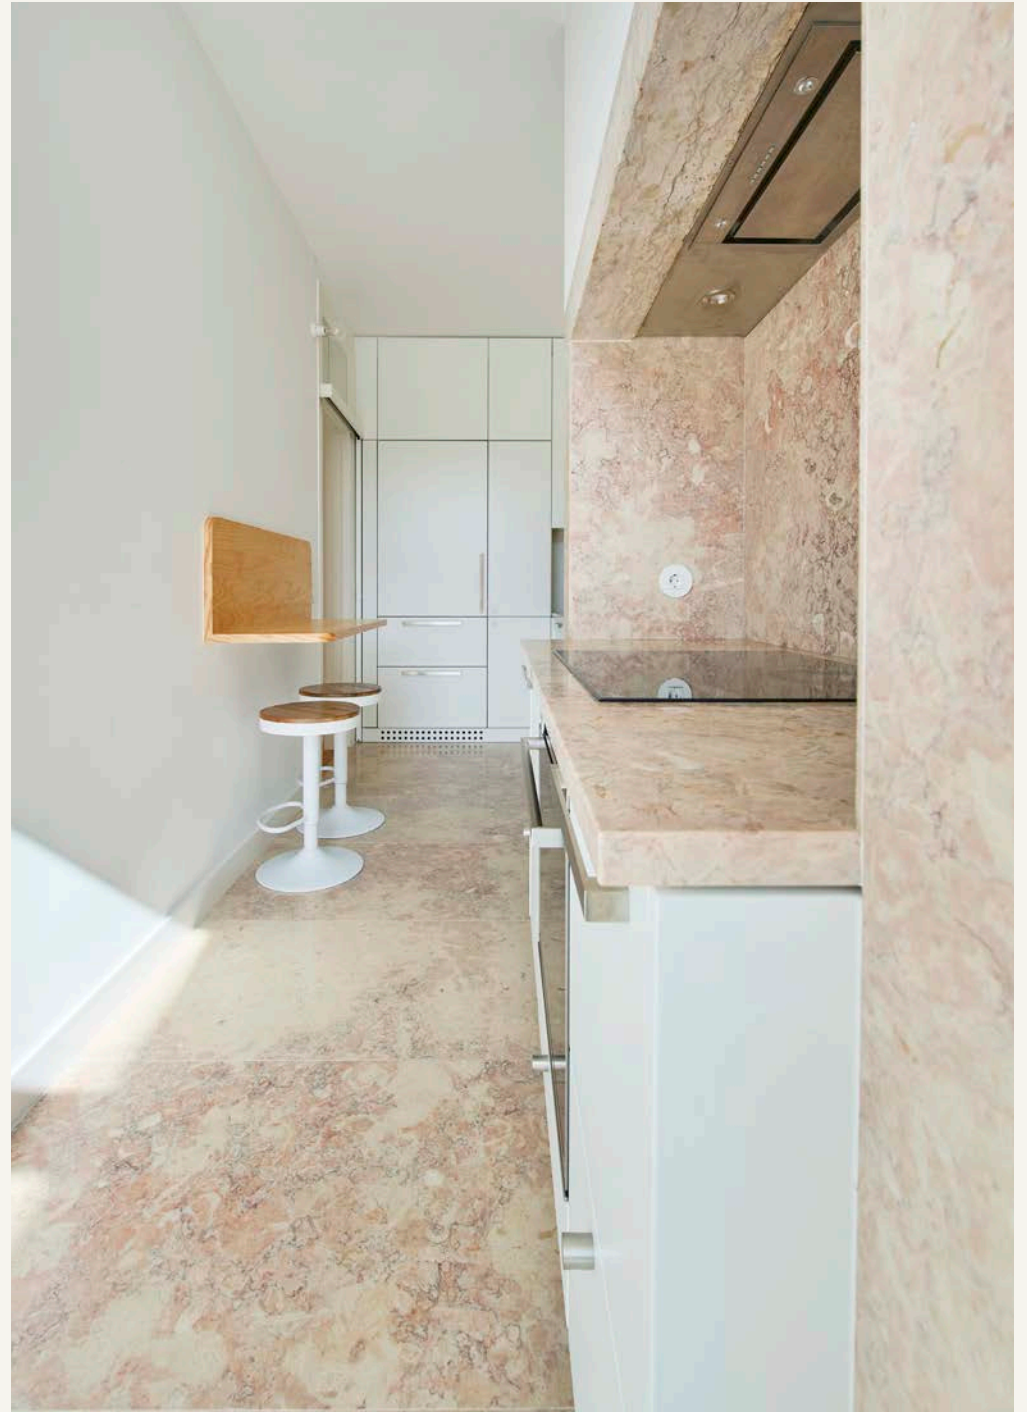

*Maison Pine*  
*A complete architectural transformation*

THE MODERN SPACES

Maison Pine is the result of a thoughtful and ambitious reinvention, led by the homeowner and architect Bruno Gonçalves Pereira. Set within a classic Avenidas Novas building, this duplex has been entirely reimaged to create a home that feels both timeless and deeply contemporary.

This document offers a behind-the-scenes look at the full renovation journey, tracing the evolution of the apartment from its original structure through to its finished form. Through a selection of construction photographs, it reveals the scale of the transformation, from the restoration of the existing spaces to the creation of the entirely new upper floor.

At the heart of the project was the introduction of a sculptural pine staircase and a newly conceived upper level, designed to bring additional volume, light and fluidity to the home. What once was a single-level apartment has been transformed into a beautifully balanced duplex, where original architectural character meets precise contemporary design.

The following pages capture the craftsmanship, structural intervention and architectural vision behind Maison Pine, illustrating how each stage of the renovation contributed to the calm and luminous home it is today.