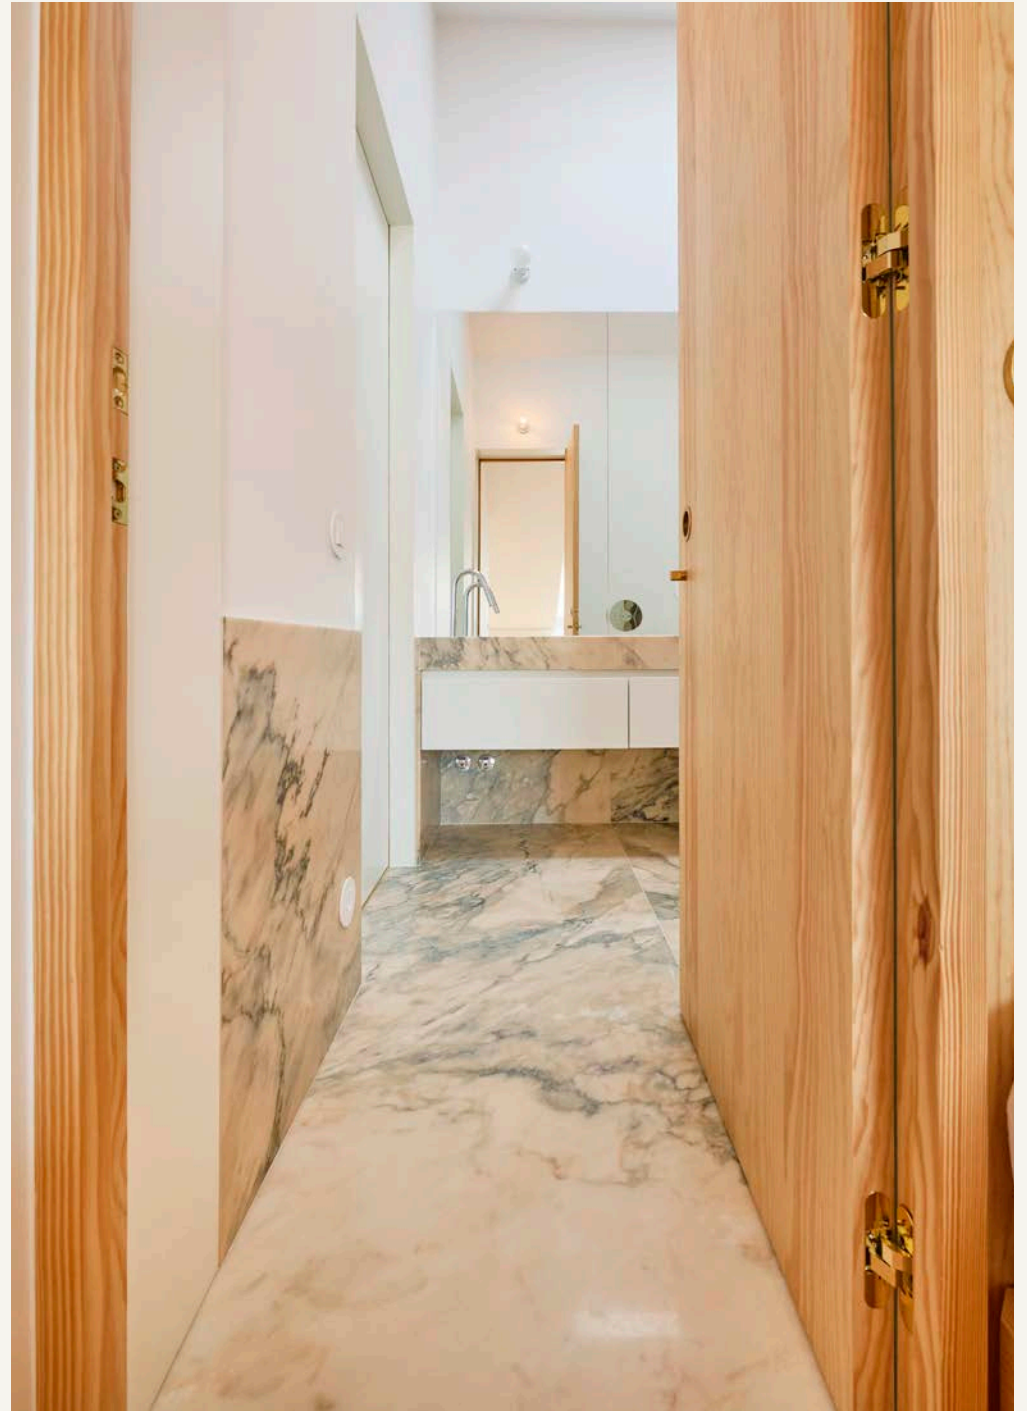

At the heart of the project was the introduction of a sculptural pine staircase and a newly conceived upper level, designed to bring additional volume, light and fluidity to the home. What once was a single-level apartment has been transformed into a beautifully balanced duplex, where original architectural character meets precise contemporary design.

The following pages capture the craftsmanship, structural intervention and architectural vision behind Maison Pine, illustrating how each stage of the renovation contributed to the calm and luminous home it is today.